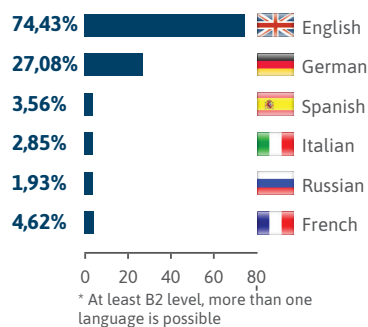

Content of the database

Would you like to approach university students or young graduates?
We are here to help!

Distribution by age

More than **72.000** people

Opportunities in demand

Users' fields of interest

Users' foreign language proficiency

English

German

Higher education (institutions)

BGE	17,60%	SZTE	2,59%
BME	13,93%	PPKE	2,58%
ÓE	13,17%	PTE	2,57%
ELTE	11,50%	METU	1,78%
BCE	10,36%	ME	1,75%
SZIE	4,94%	PE	1,36%
DE	3,43%	SZE	1,26%